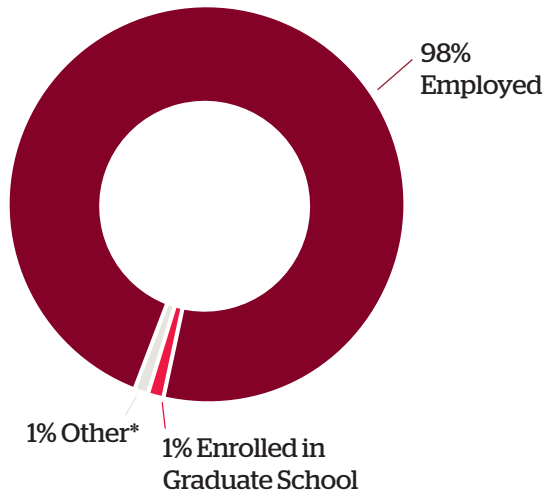

EXERCISE SCIENCE AND ATHLETIC TRAINING

MASTER'S PROGRAM

SCHOOL OF PHYSICAL EDUCATION, PERFORMANCE, AND SPORT LEADERSHIP

Successful Career Outcomes Rate

Data reported from the 2021-22 post-graduation survey

99%
SPRINGFIELD COLLEGE

According to the National Association for Colleges and Employers, the average placement rate nationally for private colleges is 92 percent, and 86 percent for colleges in New England.