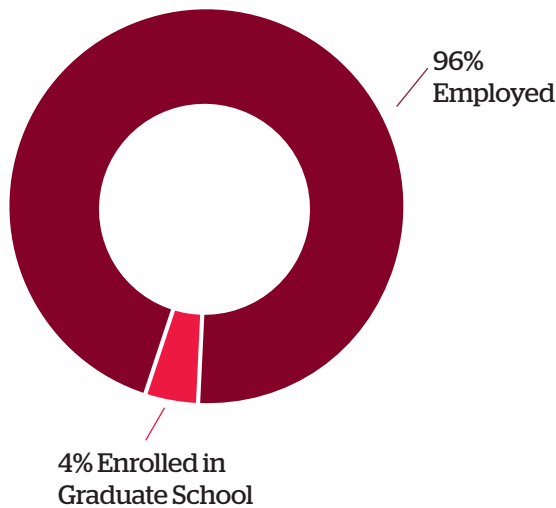

99%
SPRINGFIELD COLLEGE

According to the National Association for Colleges and Employers, the average placement rate nationally for private colleges is 92 percent, and 86 percent for colleges in New England.