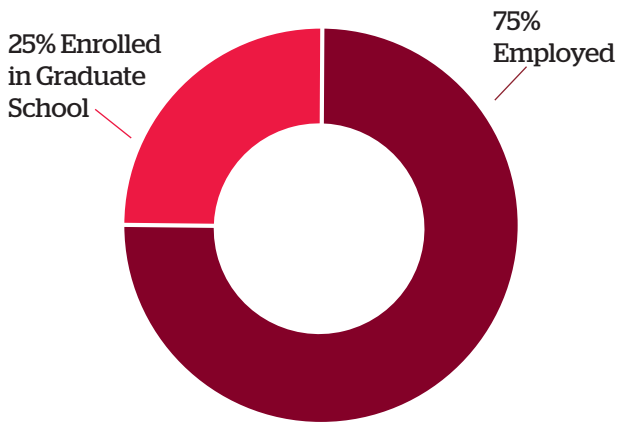

# CRIMINAL JUSTICE

BACHELOR'S PROGRAM, SCHOOL OF ARTS AND SCIENCES

## Successful Career Outcomes Rate

Data reported from the 2021-22 post-graduation survey

According to the National Association for Colleges and Employers, the average placement rate nationally for private colleges is 92 percent, and 93 percent for colleges in New England.

## CRIMINAL JUSTICE