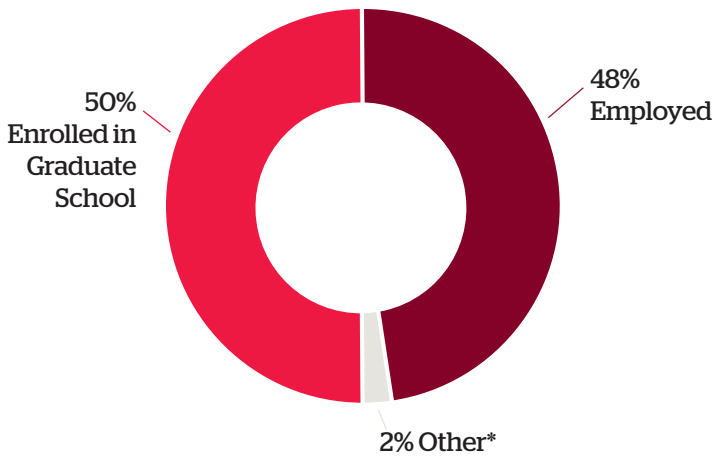

# CRIMINAL JUSTICE

BACHELOR'S PROGRAM, SCHOOL OF ARTS AND SCIENCES

## Successful Career Outcomes Rate

Data reported from the 2021-22 post-graduation survey

According to the National Association for Colleges and Employers, the average placement rate nationally for private colleges is 92 percent, and 93 percent for colleges in New England.

## CRIMINAL JUSTICE